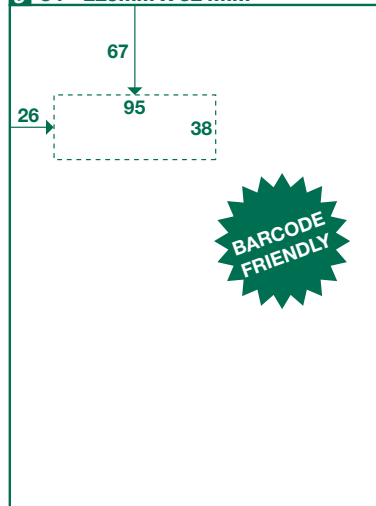

Quick Reference Information

WINDOW SIZE AND POSITION CHART

1 DL - 110mm X 220mm

Also Available in DLX

4 C6 - 114mm X 162mm

6 DLX - 120mm X 235mm

Also Available in DL

3 DL - SPECIAL WINDOW POSITION

5 C4 - 229mm X 324mm

7 C5 - 162mm X 229mm

8 C5 - 162mm X 229mm

**All measurements
are in millimetres**