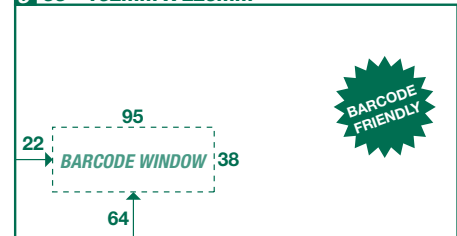

Quick Reference Information

WINDOW SIZE AND POSITION CHART

1 DL - 110mm X 220mm

Also Available in DLX

4 C6 - 114mm X 162mm

6 DLX - 120mm X 235mm

Also Available in DL

3 DL - SPECIAL WINDOW POSITION

5 C4 - 229mm X 324mm

7 C5 - 162mm X 229mm

8 C5 - 162mm X 229mm

**All measurements
are in millimetres**