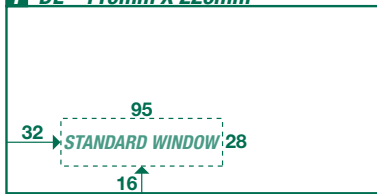

Quick Reference Information

WINDOW SIZE AND POSITION CHART

1 DL - 110mm X 220mm

Also Available in DLX

4 C6 - 114mm X 162mm

6 DLX - 120mm X 235mm

Also Available in DL

3 DL - SPECIAL WINDOW POSITION

5 C4 - 229mm X 324mm

7 C5 - 162mm X 229mm

8 C5 - 162mm X 229mm

**All measurements
are in millimetres**