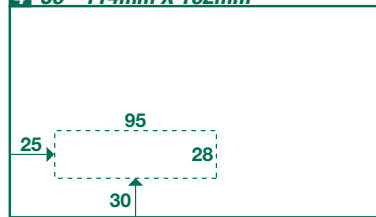

Quick Reference Information

WINDOW SIZE AND POSITION CHART

1 DL - 110mm X 220mm

Also Available in DLX

4 C6 - 114mm X 162mm

6 DLX - 120mm X 235mm

Also Available in DL

3 DL - SPECIAL WINDOW POSITION

5 C4 - 229mm X 324mm

7 C5 - 162mm X 229mm

8 C5 - 162mm X 229mm

**All measurements
are in millimetres**