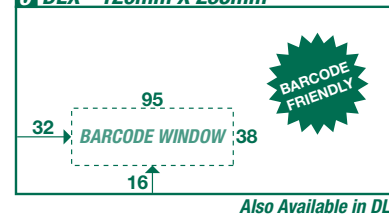

Quick Reference Information

WINDOW SIZE AND POSITION CHART

1 DL - 110mm X 220mm

Also Available in DLX

4 C6 - 114mm X 162mm

6 DLX - 120mm X 235mm

Also Available in DL

3 DL - SPECIAL WINDOW POSITION

5 C4 - 229mm X 324mm

7 C5 - 162mm X 229mm

8 C5 - 162mm X 229mm

**All measurements
are in millimetres**