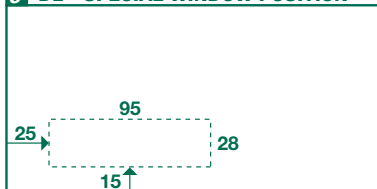

Quick Reference Information

WINDOW SIZE AND POSITION CHART

1 DL - 110mm X 220mm

Also Available in DLX

4 C6 - 114mm X 162mm

6 DLX - 120mm X 235mm

Also Available in DL

3 DL - SPECIAL WINDOW POSITION

5 C4 - 229mm X 324mm

7 C5 - 162mm X 229mm

8 C5 - 162mm X 229mm

**All measurements
are in millimetres**